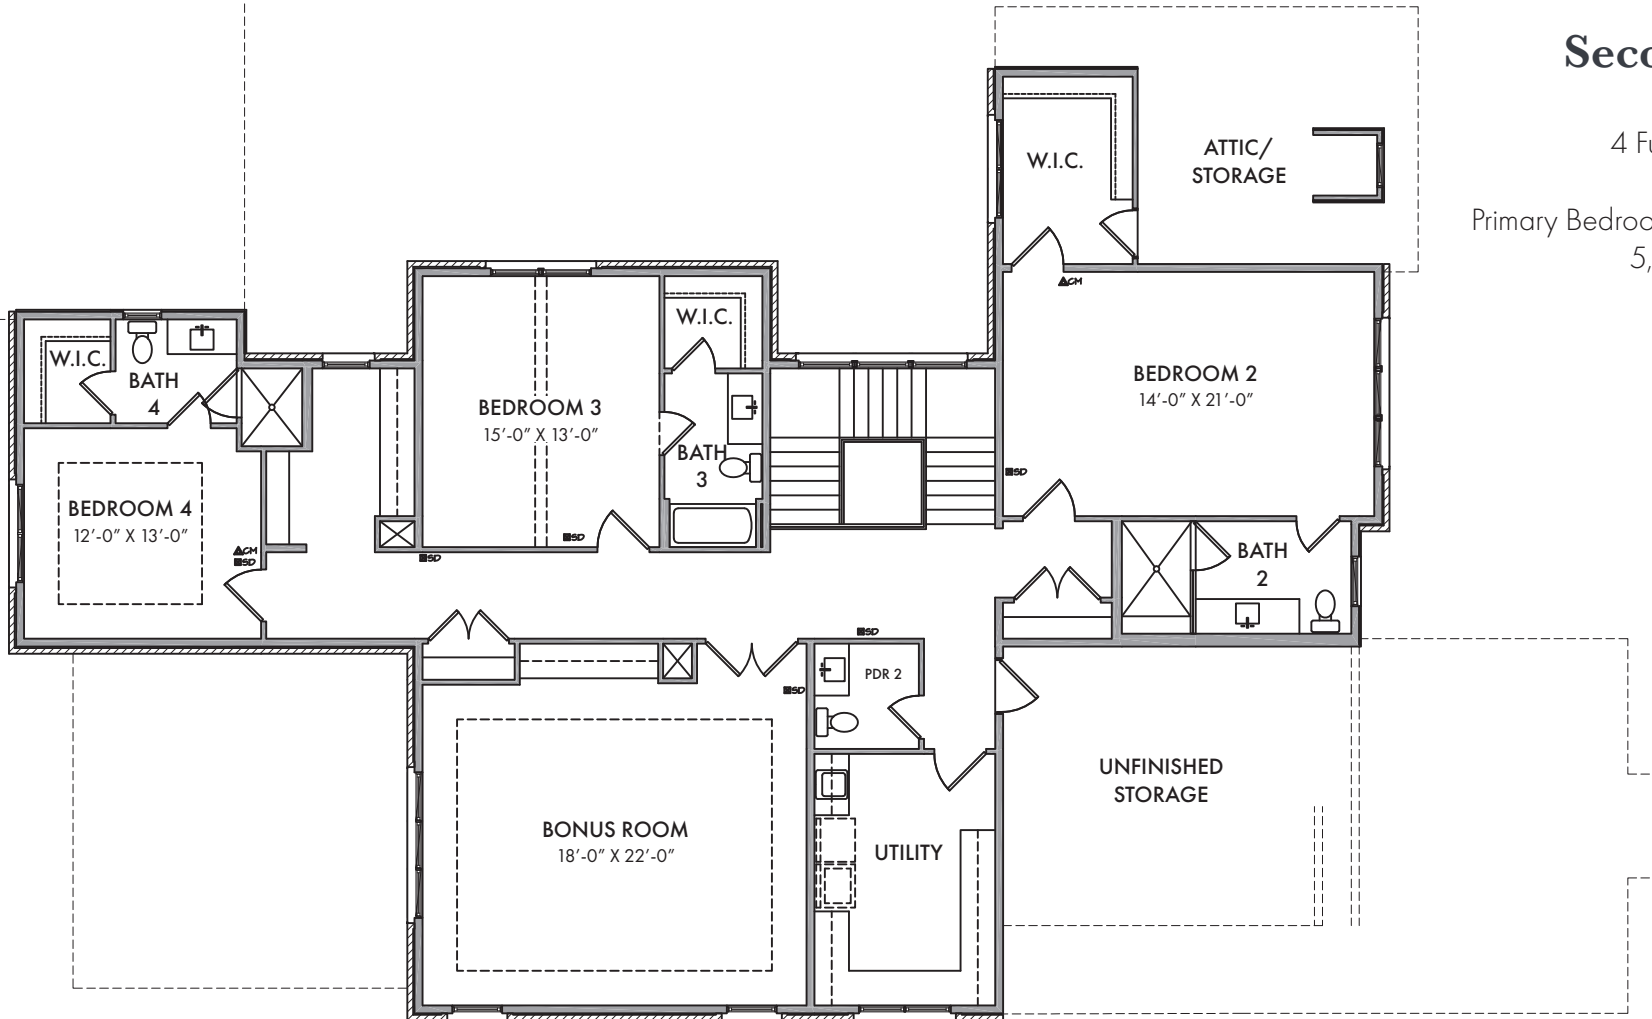

MONROE LOT 4

First Floor

4 Bedrooms
4 Full & 2 Half Baths
3 Car Garage
Primary Bedroom on Main Floor
5,385 Square Feet

*All information deemed accurate but not guaranteed. Pricing, amenities and availability are subject to change without notice. Room sizes, square footage and architectural details may vary. Copyright © 2022 Barlow Builders Firm ID #262194 - Principal Broker, Lorraine Mineo ID #278957

Beth Lewis - Broker
3020 Stansberry Ln. Ste. 101, Franklin, TN 37069
Cell: (615) 596-7570 Office: (615) 376-1680
Barlow Realty, LLC

MONROE LOT 4

Second Floor

4 Bedrooms
4 Full & 2 Half Baths
3 Car Garage
Primary Bedroom on Main Floor
5,385 Square Feet