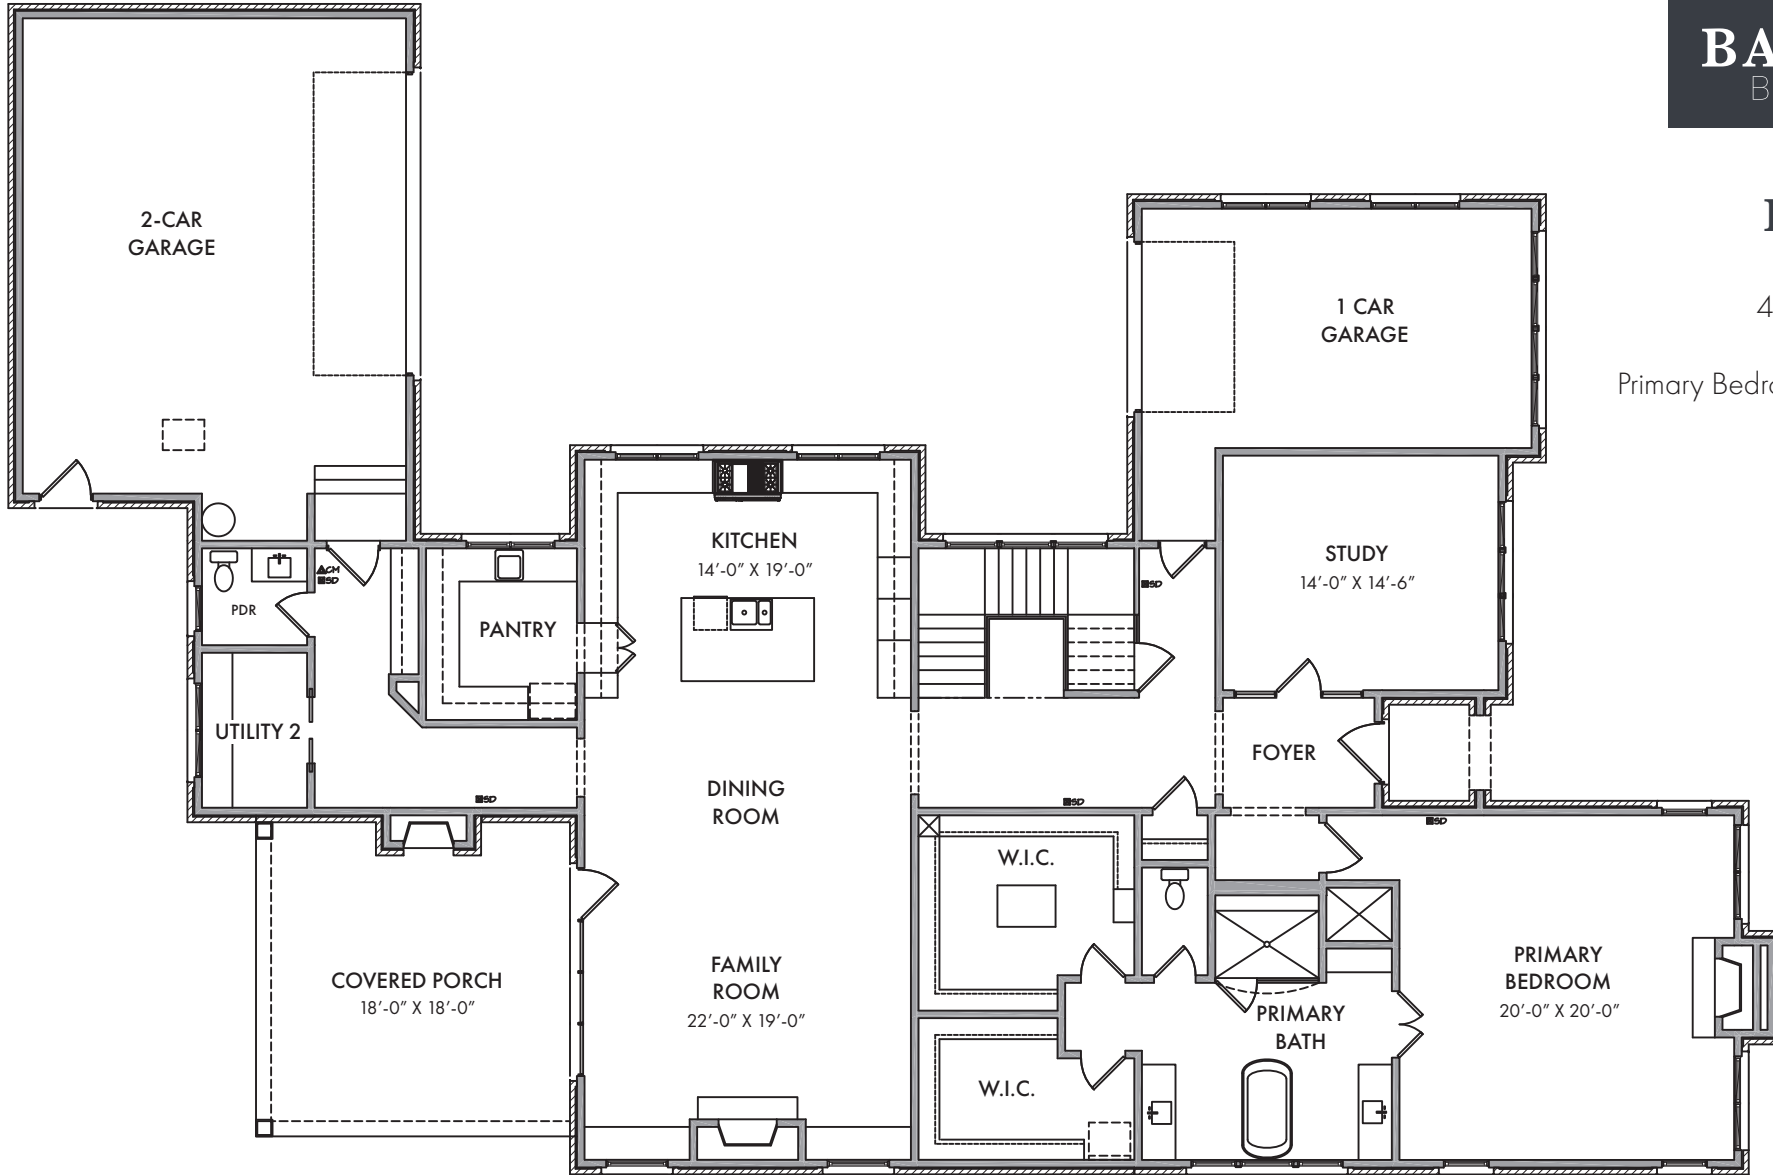

MONROE LOT 4

First Floor

4 Bedrooms
4 Full & 2 Half Baths
3 Car Garage
Primary Bedroom on Main Floor
5,385 Square Feet

*All information deemed accurate but not guaranteed. Pricing, amenities and availability are subject to change without notice. Room sizes, square footage and architectural details may vary. Copyright © 2022 Barlow Builders Firm ID #262194 - Principal Broker, Lorraine Mineo ID #278957

Beth Lewis - Broker
3020 Stansberry Ln. Ste. 101, Franklin, TN 37069
Cell: (615) 596-7570 Office: (615) 376-1680
Barlow Realty, LLC

MONROE LOT 4

Second Floor

4 Bedrooms
4 Full & 2 Half Baths
3 Car Garage
Primary Bedroom on Main Floor
5,385 Square Feet