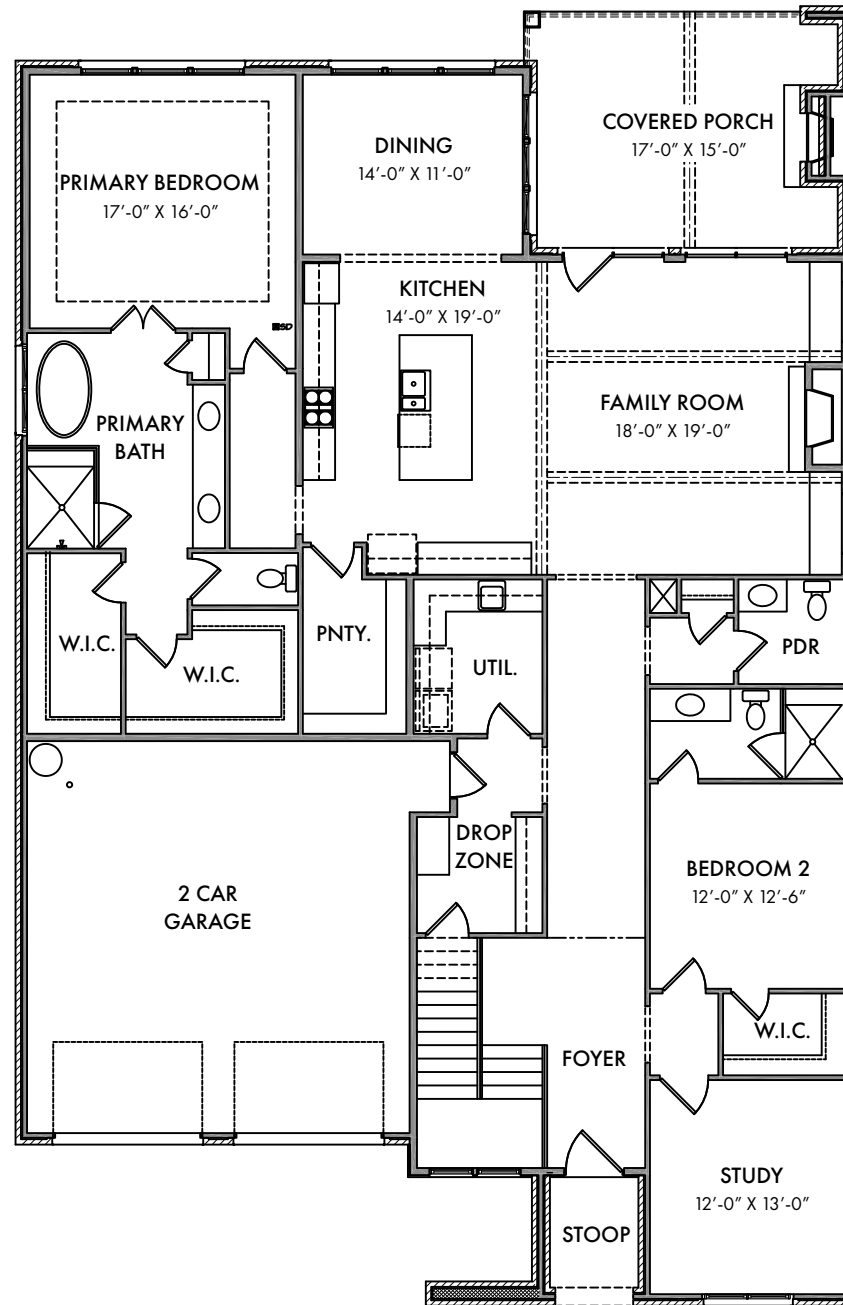

REESE
HOMESITE 123
5024 OWENRUTH DRIVE.
Franklin, TN 37069

BARLOW
BUILDERS

First Floor

4 Bed, 4 Full Baths, 2 Half Baths
Primary, Study, & Guest Bedroom
on main floor
Square footage: 4,504 sq ft

*All information deemed accurate but not guaranteed. Pricing, amenities and availability are subject to change without notice. Room sizes, square footage and architectural details may vary. Copyright © 2022 Barlow Builders Firm ID #262194 - Principal Broker, Lorraine Mineo ID #278957

Lorraine Mineo - Managing Broker

Barlow Realty, LLC

Cell: (615) 403-1200 Office: (615) 316-1680

Website: BarlowBuilders.com