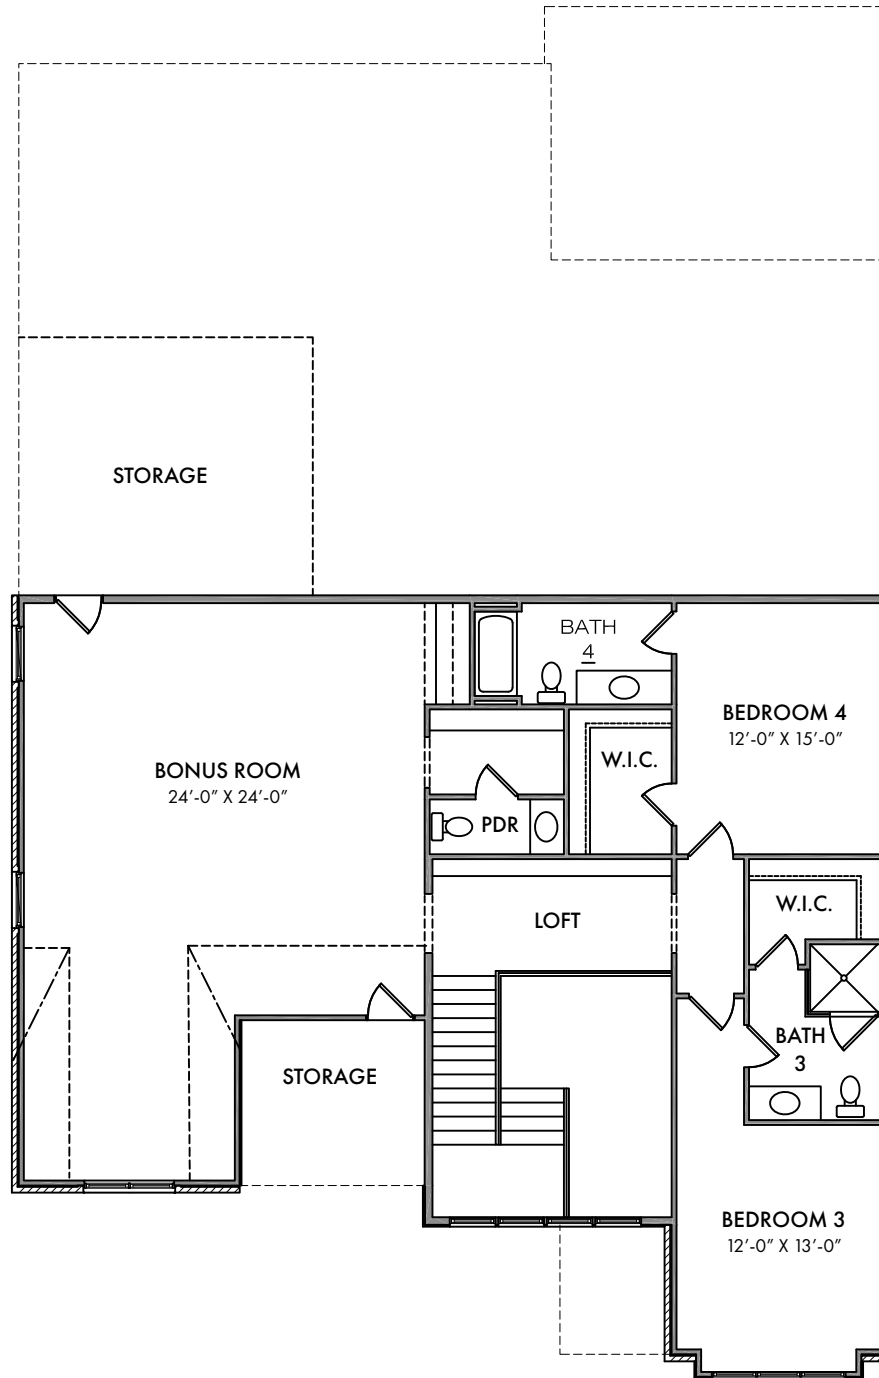

REESE - HOMESITE 123

5024 OWENRUTH DRIVE

Franklin, TN 37069

BARLOW
BUILDERS

Elevation

4 Bed, 4 Full Baths, 2 Half Baths,
Primary Bedroom, Study and Guest Bedroom
on main floor

Square footage: 4,504 sq ft

*All information deemed accurate but not guaranteed. Pricing, amenities and availability are subject to change without notice. Room sizes, square footage and architectural details may vary. Copyright © 2022 Barlow Builders Firm ID #262194 - Principal Broker, Lorraine Mineo ID #278957

4 Bed, 4 Full Baths, 2 Half Baths
Primary, Study, & Guest Bedroom
on main floor
Square footage: 4,504 sq ft

*All information deemed accurate but not guaranteed. Pricing, amenities and availability are subject to change without notice. Room sizes, square footage and architectural details may vary. Copyright © 2022 Barlow Builders Firm ID #262194 - Principal Broker, Lorraine Mineo ID #278957

Lorraine Mineo - Managing Broker

Barlow Realty, LLC

Cell: (615) 403-1200 Office: (615) 316-1680

Website: BarlowBuilders.com

REESE
HOMESITE 123
5024 OWENRUTH DRIVE.
Franklin, TN 37069

Second Floor

2 Bed, 5 full baths, 2 half baths
Bonus Room w/ gaming space
2 laundry rooms
4 car garage
Square footage: 5418 sq ft

*All information deemed accurate but not guaranteed. Pricing, amenities and availability are subject to change without notice. Room sizes, square footage and architectural details may vary. Copyright © 2022 Barlow Builders Firm ID #262194 - Principal Broker, Lorraine Mineo ID #278957