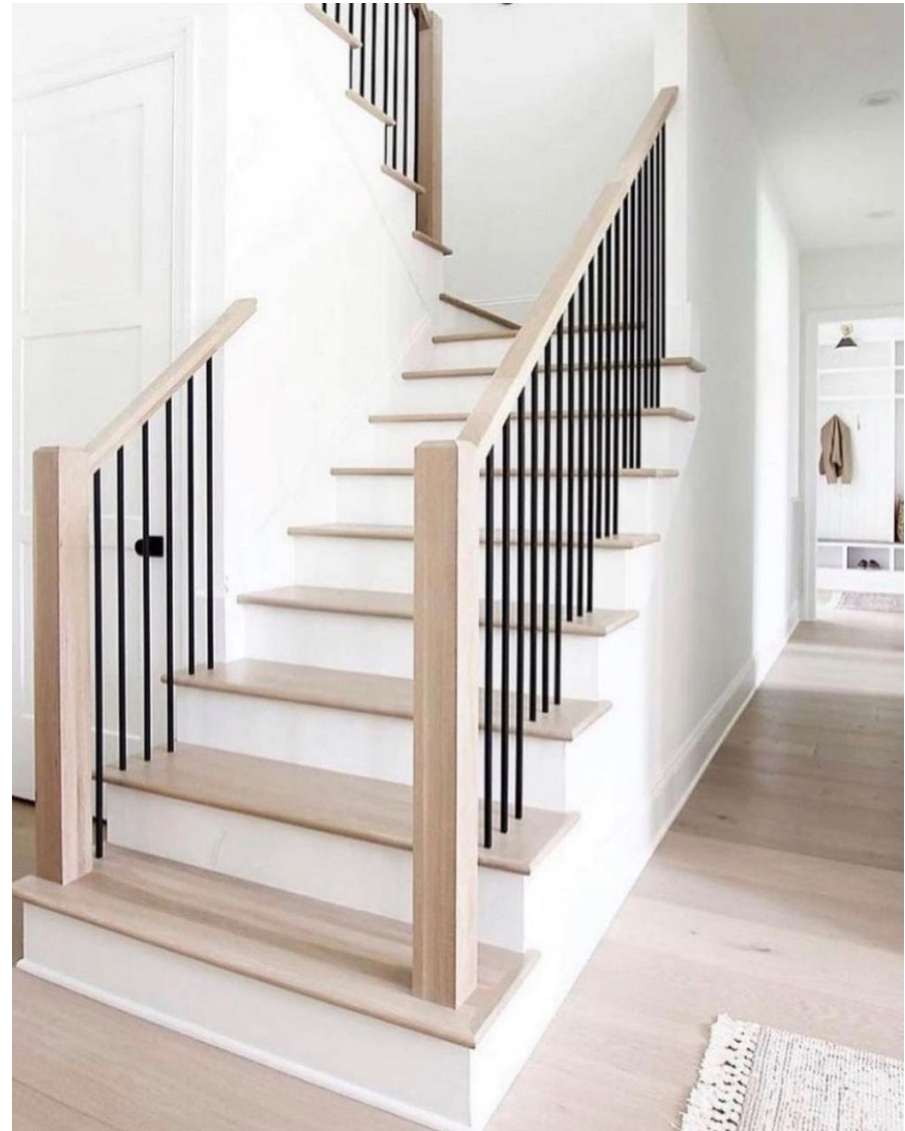

LOT 120 AVENUE DOWNS

BARLOW
BUILDERS

APRIL 28, 2023

*PLEASE NOTE, THIS IS A RENDERING. ITEMS &
FINISHES PICTURED MAY VARY

INTERIOR DETAILS

COVE CROWN WITHOUT BEAD

WINDOW & DOOR CASING
1X4 FLAT STOCK WITH 1X8 HEADER

1X8 FLAT STOCK BASEBOARD

CARPET

HARDWOOD

MASONITE LOGAN
DOOR STYLE

LOT 120 AVENUE DOWNS

BARLOW
BUILDERS

APRIL 28, 2023

*PLEASE NOTE, THIS IS A RENDERING. ITEMS AND FINISHES PICTURED MAY VARY

FOYER/STAIRWELL/STUDY

FOYER PENDANT

STUDY CHANDELIER

STAINED SQUARE NEWEL POST AND HANDRAIL WITH IRON SPINDLES

LOT 120 AVENUE DOWNS

BARLOW
BUILDERS

APRIL 28, 2023

*PLEASE NOTE, THIS IS A RENDERING. ITEMS AND FINISHES PICTURED MAY VARY