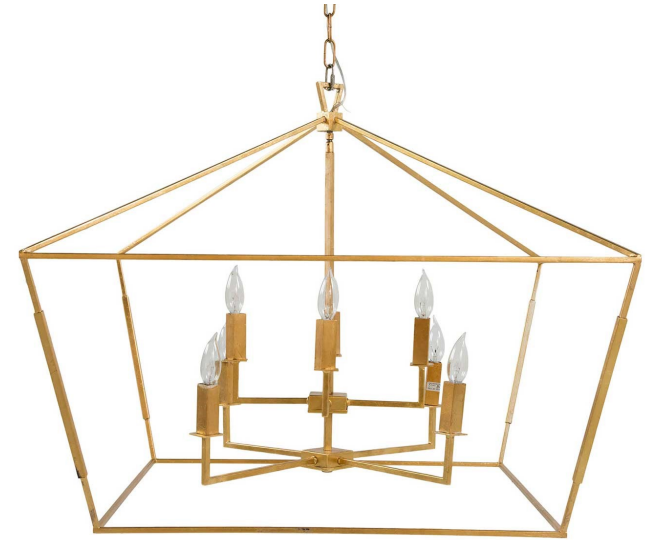

BARLOW
BUILDERS

APRIL 28, 2023

*PLEASE NOTE, THIS IS A RENDERING. ITEMS AND FINISHES PICTURED MAY VARY

PRIMARY BATH

CABINETS

MARBLE LOOK QUARTZ TOP

VANITY
SCONCE X4

FLOOR & SHOWER WALL TILE

SHOWER FLOOR TILE

LOT 120 AVENUE DOWNS

BARLOW
BUILDERS

APRIL 28, 2023

*PLEASE NOTE, THIS IS A RENDERING. ITEMS AND FINISHES PICTURED MAY VARY

PRIMARY BATH

TUB WAINSCOT TILE

BEDROOM CHANDELIER

LOT 120 AVENUE DOWNS

BARLOW
BUILDERS

APRIL 28, 2023

*PLEASE NOTE, THIS IS A RENDERING. ITEMS AND FINISHES PICTURED MAY VARY

LAUNDRY ROOM

CABINETS

MARBLE LOOK QUARTZ TOP

CHECKERBOARD FLOOR TILE