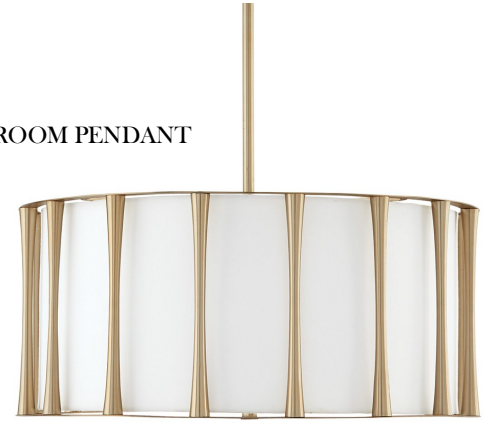

APRIL 28, 2023

*PLEASE NOTE, THIS IS A RENDERING. ITEMS AND FINISHES PICTURED MAY VARY

BATH 2

CABINETS

MARBLE LOOK QUARTZ TOP

VANITY SCONCE X2

BEDROOM PENDANT

SHOWER WALL TILE

SHOWER FLOOR TILE

LOT 120 AVENUE DOWNS

BARLOW
BUILDERS

APRIL 28, 2023

*PLEASE NOTE, THIS IS A RENDERING. ITEMS AND FINISHES PICTURED MAY VARY

BATH 3

CABINETS

MARBLE LOOK QUARTZ TOP