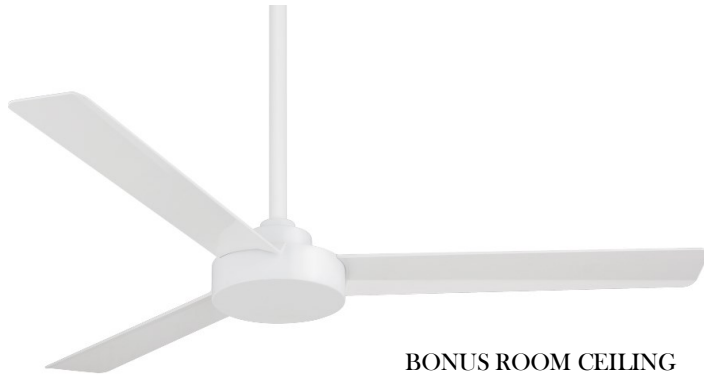

BONUS ROOM CEILING