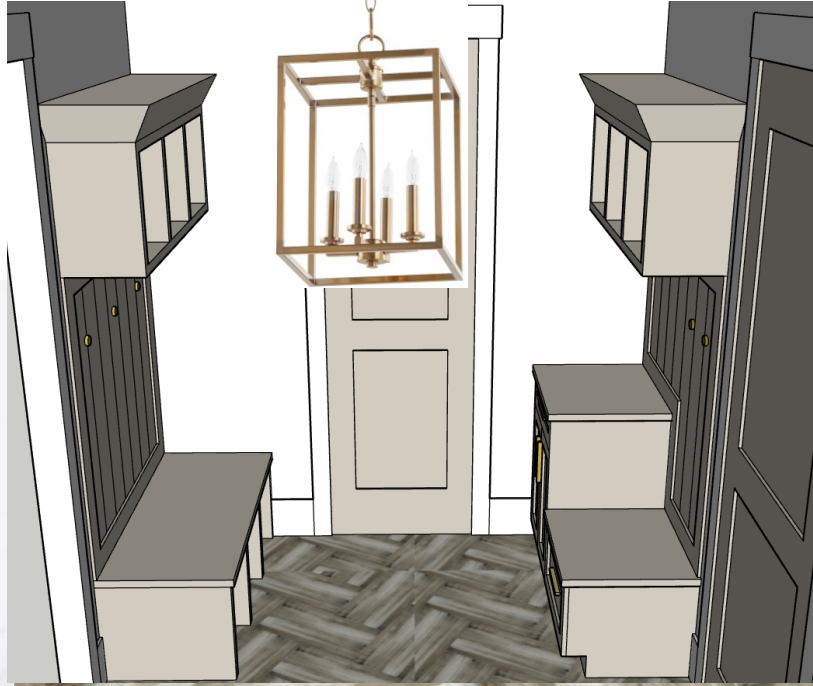

MARBLE LOOK QUARTZ TOP

DROP ZONE