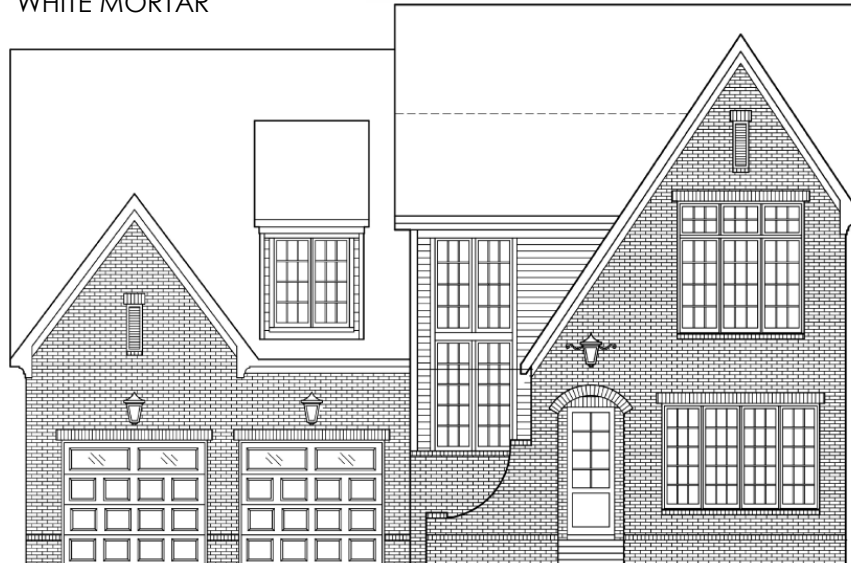

HARBOR SHOALS BRICK
WHITE MORTAR

PAINTED TRIM ACCENTS

SW 7019
Gauntlet Gray

GARAGE DOORS &
HORIZONTAL SIDING