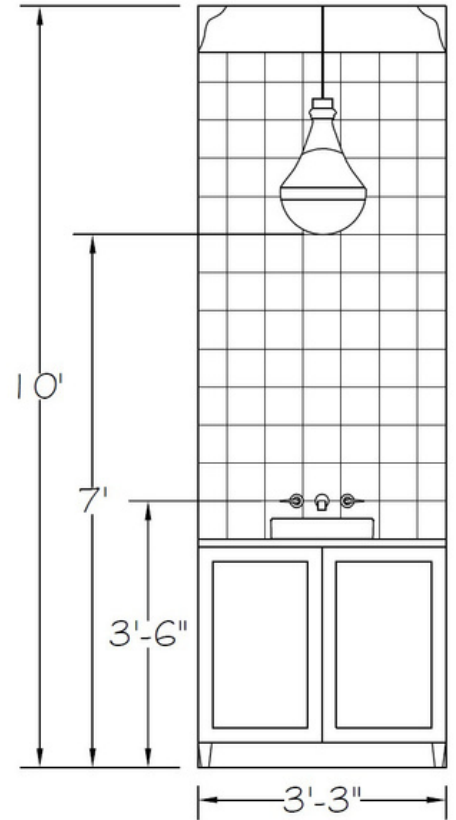

MARBLE LOOK QUARTZ TOP