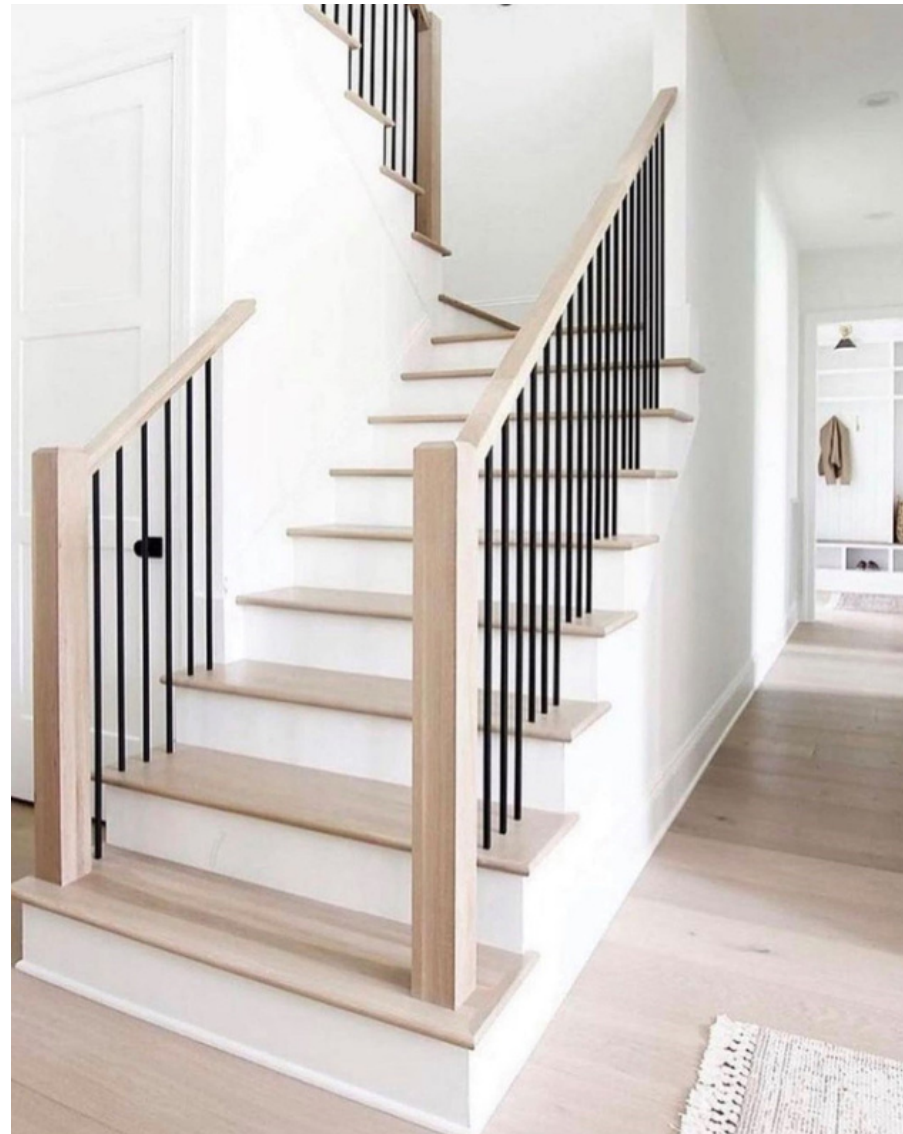

---

LOT 117 AVENUE DOWNS

**BARLOW**  
BUILDERS

November 3, 2023

\*PLEASE NOTE, THIS IS A RENDERING. ITEMS AND FINISHES PICTURED MAY VARY

FOYER

FOYER PENDANT

STAINED SQUARE NEWEL POST AND HANDRAIL WITH IRON SPINDLES

---

LOT 117 AVENUE DOWNS

**BARLOW**  
BUILDERS

November 3, 2023

\*PLEASE NOTE, THIS IS A RENDERING. ITEMS AND FINISHES PICTURED MAY VARY

STAIRWELL

STAIR PENDANT

APPLIED FLAT TRIM ON ALL WALLS